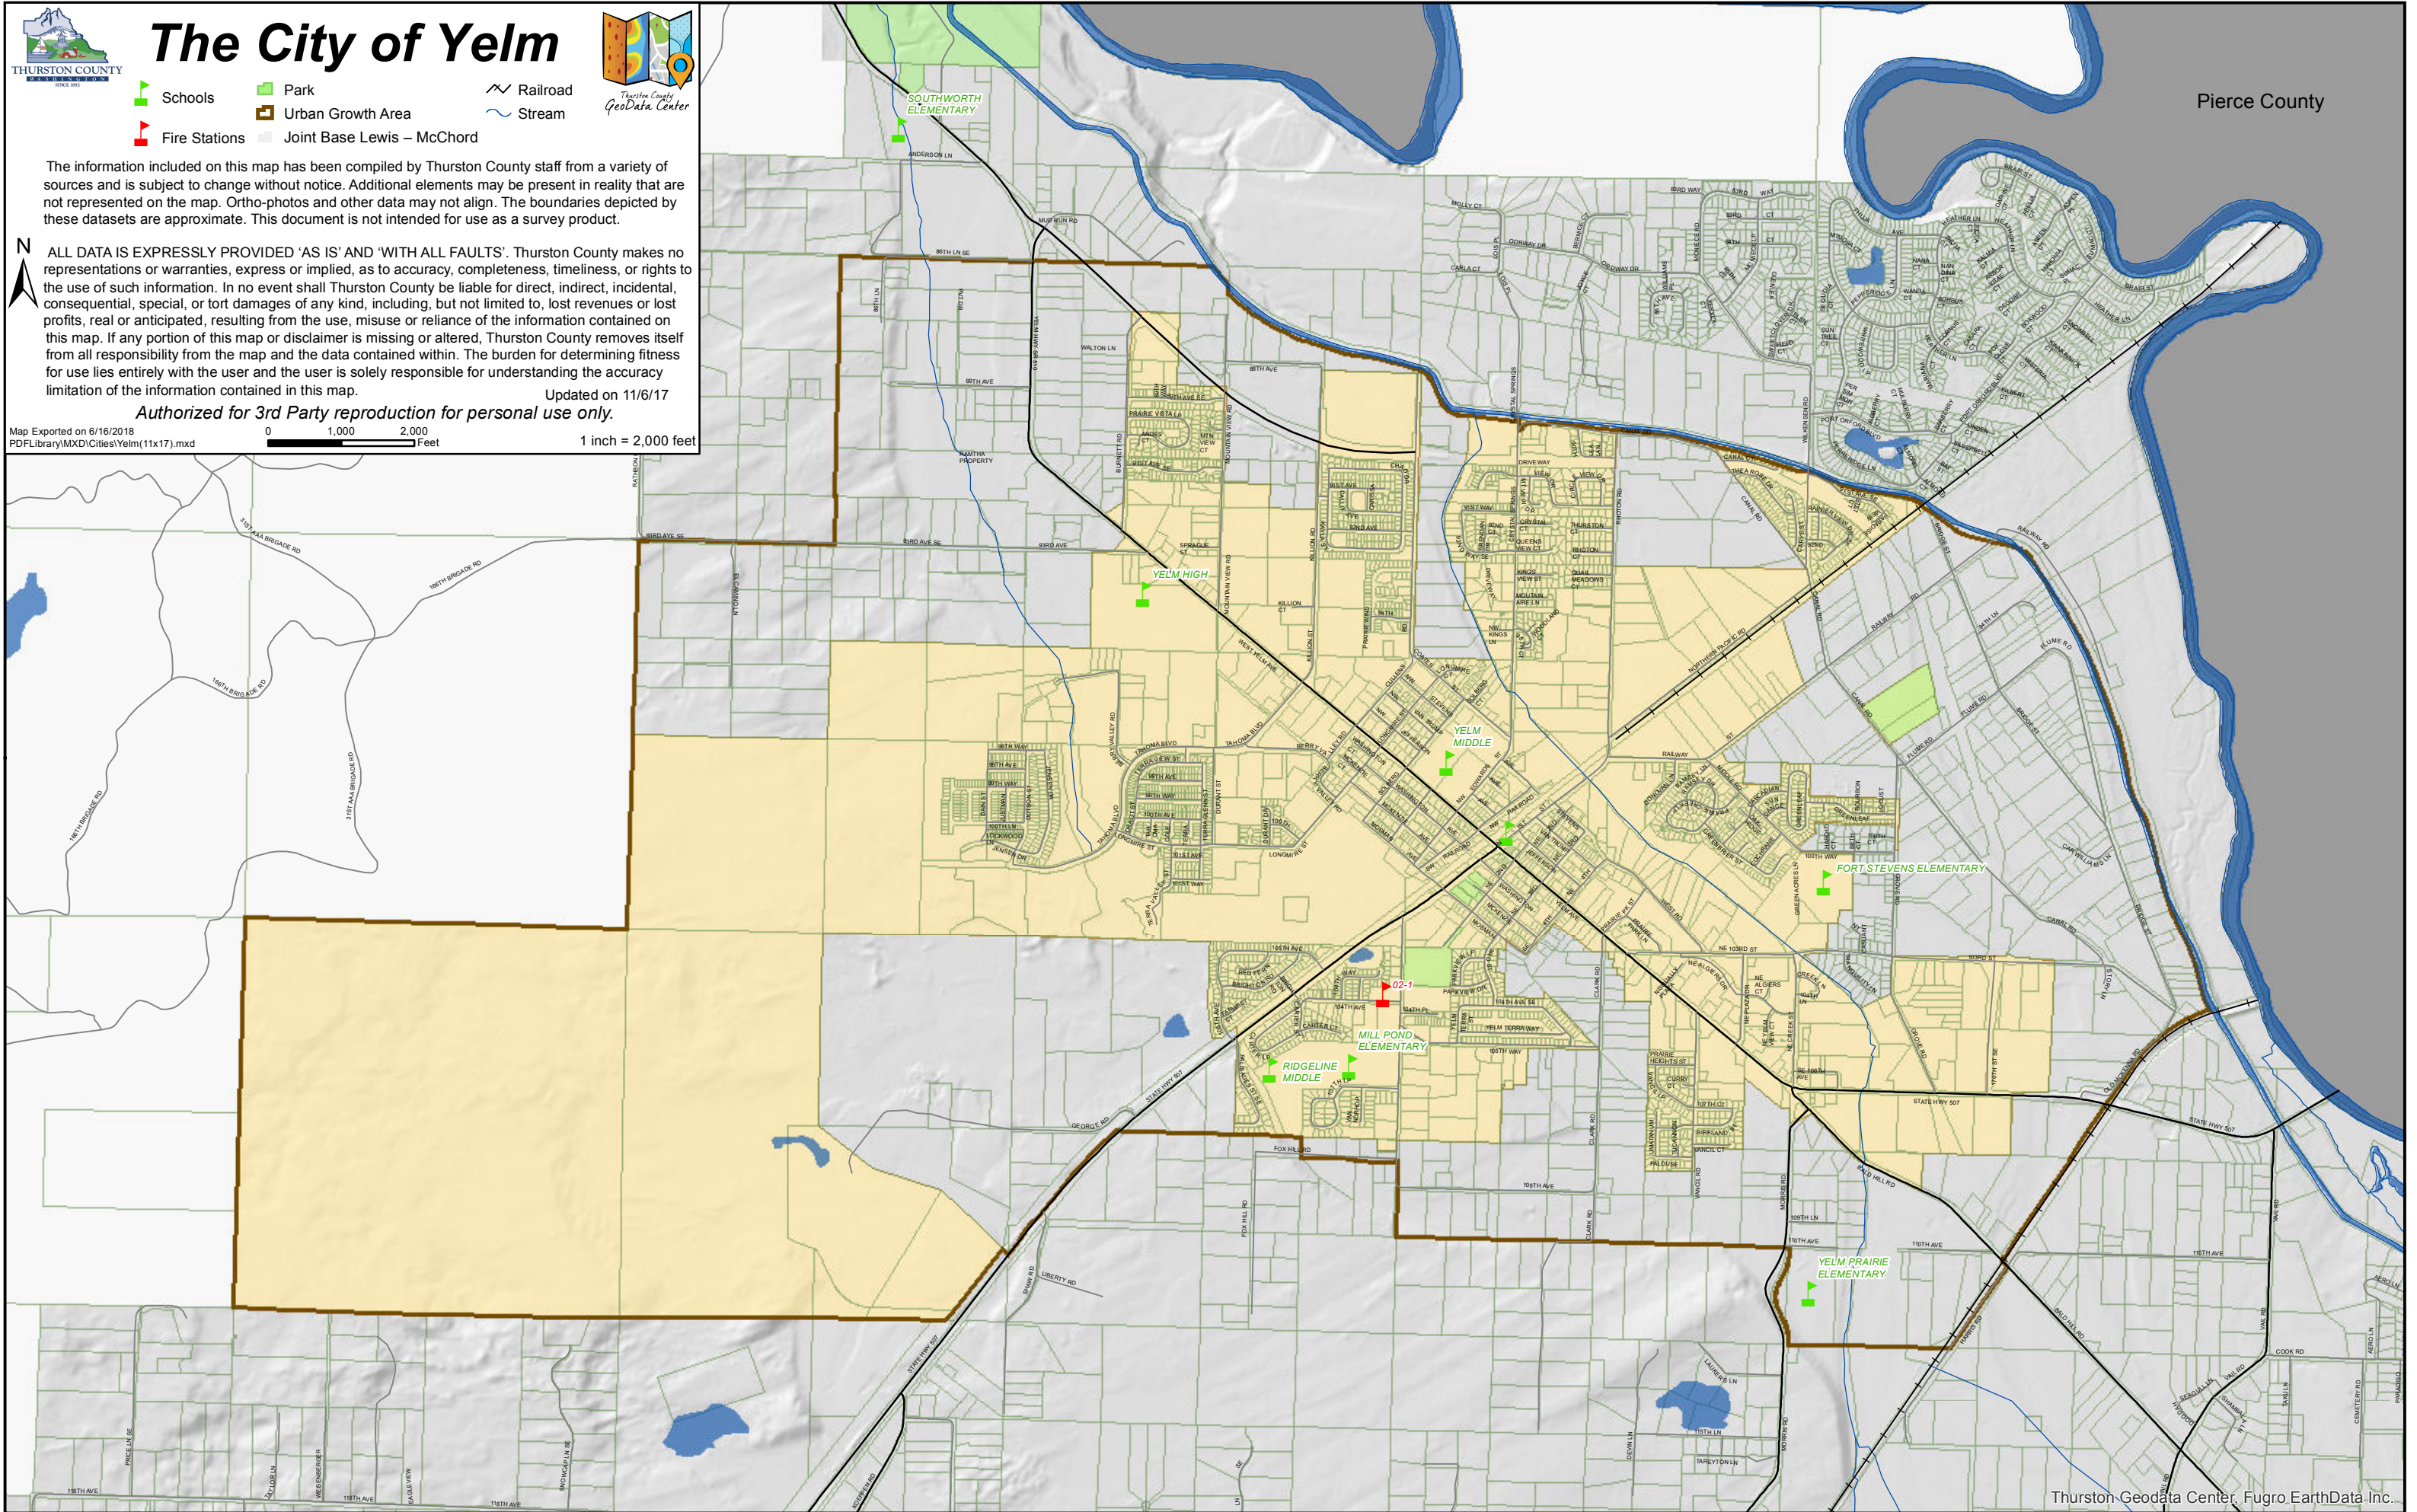

# The City of Yelm

- Schools
- Park
- Railroad
- Fire Stations
- Urban Growth Area
- Stream
- Joint Base Lewis – McChord

The information included on this map has been compiled by Thurston County staff from a variety of sources and is subject to change without notice. Additional elements may be present in reality that are not represented on the map. Ortho-photos and other data may not align. The boundaries depicted by these datasets are approximate. This document is not intended for use as a survey product.

ALL DATA IS EXPRESSLY PROVIDED 'AS IS' AND 'WITH ALL FAULTS'. Thurston County makes no representations or warranties, express or implied, as to accuracy, completeness, timeliness, or rights to the use of such information. In no event shall Thurston County be liable for direct, indirect, incidental, consequential, special, or tort damages of any kind, including, but not limited to, lost revenues or lost profits, real or anticipated, resulting from the use, misuse or reliance of the information contained on this map. If any portion of this map or disclaimer is missing or altered, Thurston County removes itself from all responsibility from the map and the data contained within. The burden for determining fitness for use lies entirely with the user and the user is solely responsible for understanding the accuracy limitation of the information contained in this map.

Updated on 11/6/17

Authorized for 3rd Party reproduction for personal use only.

Map Exported on 6/16/2018  
 PDFLibrary\MXD\Cities\Yelm(11x17).mxd  
 0 1,000 2,000 Feet  
 1 inch = 2,000 feet

Pierce County