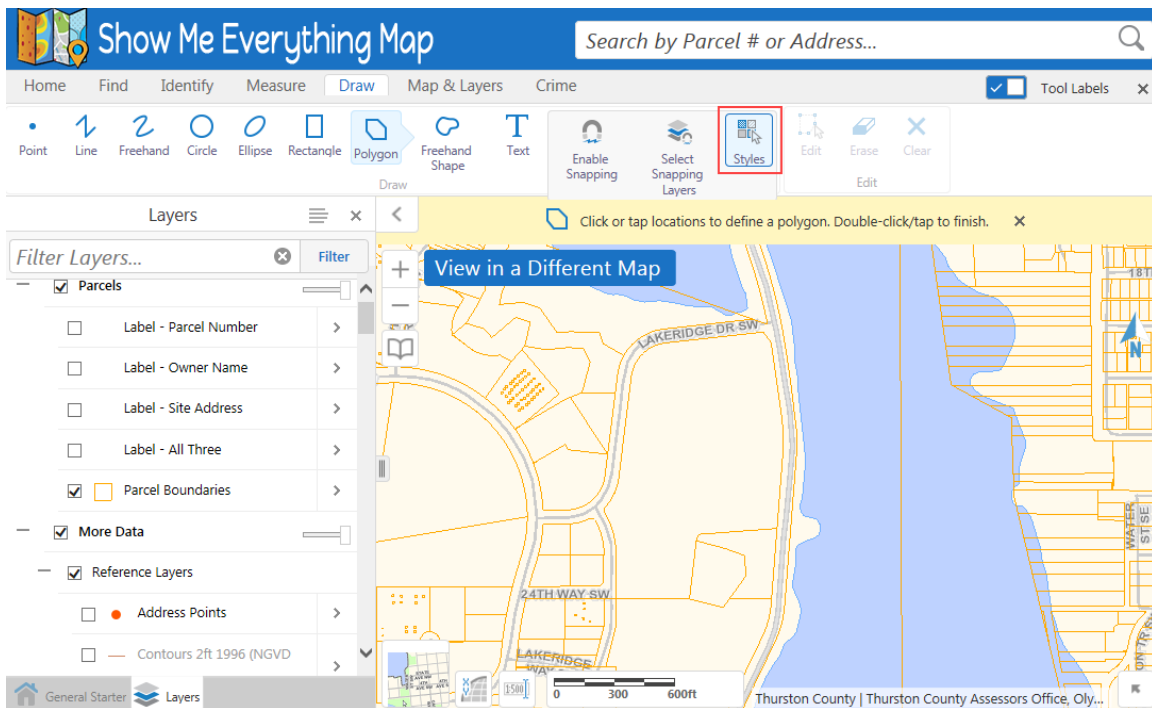

Custom Draw Style?

1/23/2018

Show Me Everything Map Search by Parcel # or Address...

Home Find Identify Measure Draw Map & Layers Crime Tool Labels X

Point Line Freehand Circle Ellipse Rectangle Polygon Freehand Shape Text Enable Snapping Select Snapping Layers Styles Edit Erase Clear Edit

Done Revert

View in a Different Map

Create your own style

Thurston County | Thurston County Assessors Office, Oly...

Show Me Everything Map Search by Parcel # or Address...

Home Find Identify Measure Draw Map & Layers Crime Tool Labels X

Point Line Freehand Circle Ellipse Rectangle Polygon Freehand Shape Text Enable Snapping Select Snapping Layers Styles Edit Erase Clear Edit

Select Drawing Style x < Click or tap locations to define a polygon. Double-click/tap to finish. x

Type:
 Create your own style

Color: Outline Color:

Line Width:
 5 px

Line Style:
 Dash

Fill Style:
 Solid

Done Revert

View in a Different Map

Thurston County | Thurston County Assessors Office, Oly...