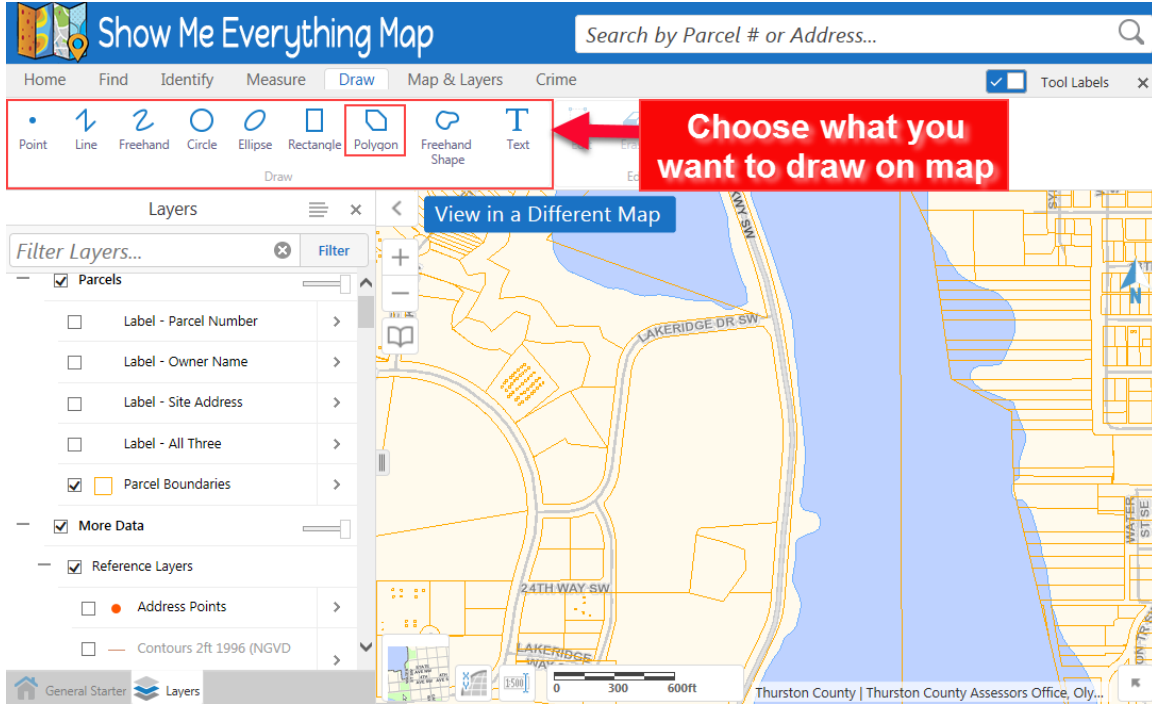

Custom Draw Style?

1/23/2018

Show Me Everything Map Search by Parcel # or Address...

Home Find Identify Measure Draw Map & Layers Crime Tool Labels X

Point Line Freehand Circle Ellipse Rectangle Polygon Freehand Shape Text Enable Snapping Select Snapping Layers Styles Edit Erase Clear Edit

Done Revert

View in a Different Map

Create your own style

Thurston County | Thurston County Assessors Office, Oly...

Show Me Everything Map Search by Parcel # or Address...

Home Find Identify Measure Draw Map & Layers Crime Tool Labels X

Point Line Freehand Circle Ellipse Rectangle Polygon Freehand Shape Text Enable Snapping Select Snapping Layers Styles Edit Erase Clear Edit

Select Drawing Style x < Click or tap locations to define a polygon. Double-click/tap to finish. x

Type:
 Create your own style

Color: Outline Color:

Line Width:
 5 px

Line Style:
 Dash

Fill Style:
 Solid

Done Revert

View in a Different Map

Thurston County | Thurston County Assessors Office, Oly...