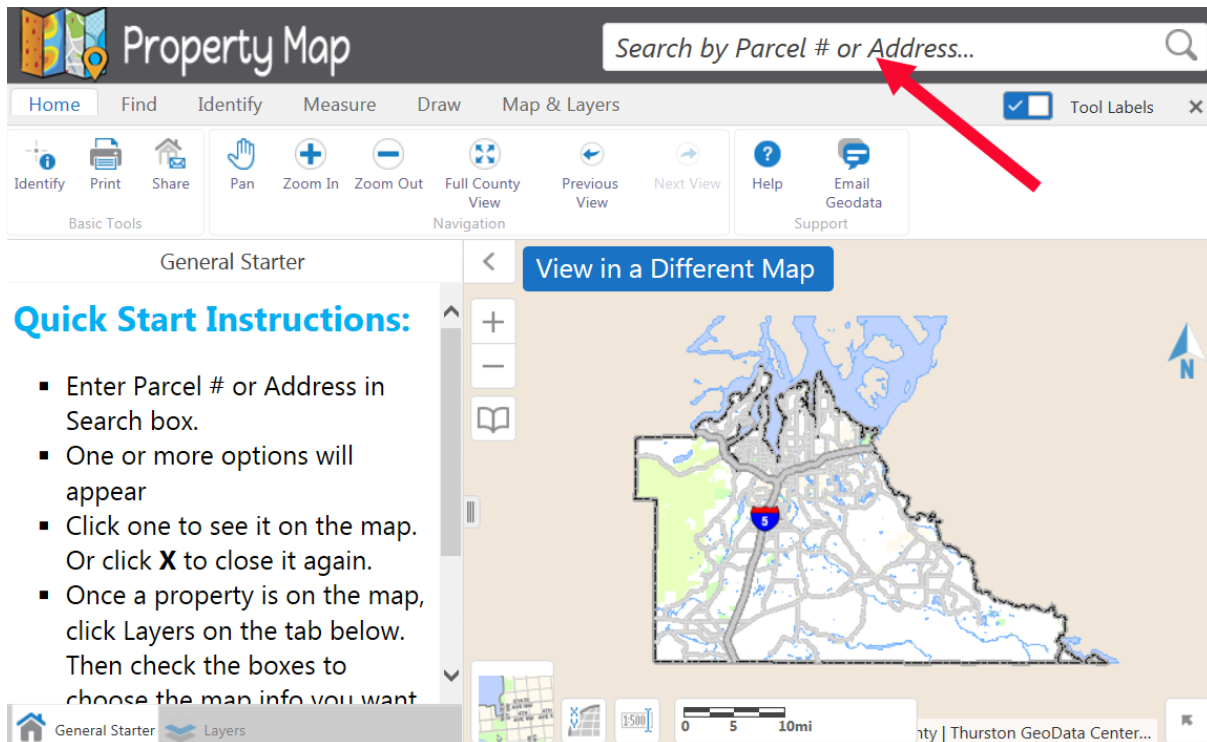

Increased Functionality! What's New?

1/24/2018

Search Box

New search capabilities let you search for Parcel Number and Addresses in the same box. The Search box also looks for a match in multiple layers so you can find what you are looking for even if it is not in the parcel data.

Draw on the Map

Tired of using markers and pens to draw on your maps? We now have tools that let you

add shapes and text to your maps before you print!

Find Coordinates

Do you have GPS points you want to locate on a map? Use the Zoom to Point tool on the Find tab.

Do you want to know what the coordinates are for something on the map? Use the

Coordinates tool to find out.

Switch Between Maps Without Starting Over

Did you start in one map but need to switch to another? Use the “View in a Different Map” tool to switch to a different map without having to relocate the area you are