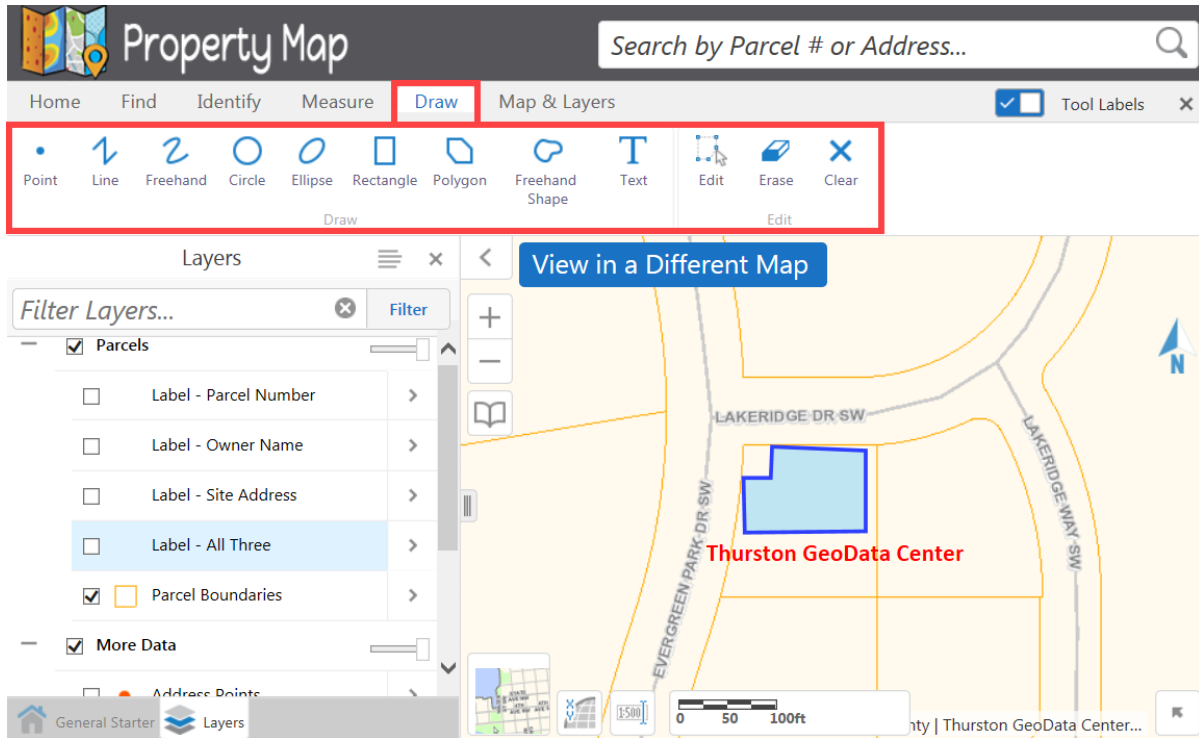

Increased Functionality! What's New?

1/24/2018

Search Box

New search capabilities let you search for Parcel Number and Addresses in the same box. The Search box also looks for a match in multiple layers so you can find what you are looking for even if it is not in the parcel data.

Draw on the Map

Tired of using markers and pens to draw on your maps? We now have tools that let you

add shapes and text to your maps before you print!

Find Coordinates

Do you have GPS points you want to locate on a map? Use the Zoom to Point tool on the Find tab.

Do you want to know what the coordinates are for something on the map? Use the

Coordinates tool to find out.

Switch Between Maps Without Starting Over

Did you start in one map but need to switch to another? Use the “View in a Different Map” tool to switch to a different map without having to relocate the area you are