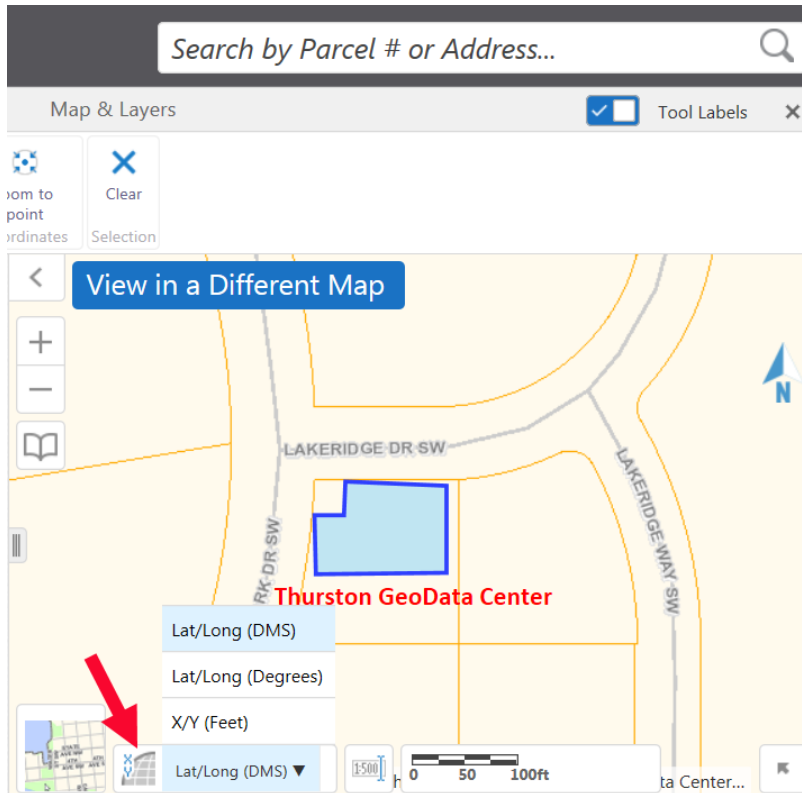

Draw on the Map

Tired of using markers and pens to draw on your maps? We now have tools that let you

add shapes and text to your maps before you print!

Find Coordinates

Do you have GPS points you want to locate on a map? Use the Zoom to Point tool on the Find tab.

Do you want to know what the coordinates are for something on the map? Use the

Coordinates tool to find out.

Switch Between Maps Without Starting Over

Did you start in one map but need to switch to another? Use the “View in a Different Map” tool to switch to a different map without having to relocate the area you are