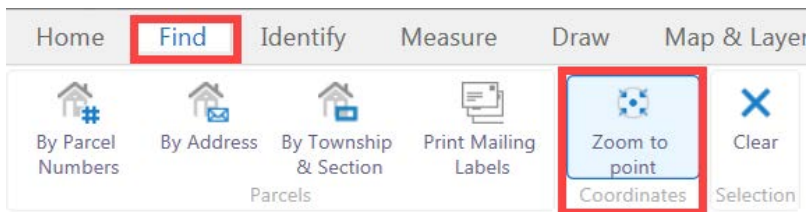

Draw on the Map

Tired of using markers and pens to draw on your maps? We now have tools that let you

add shapes and text to your maps before you print!

Find Coordinates

Do you have GPS points you want to locate on a map? Use the Zoom to Point tool on the Find tab.

Do you want to know what the coordinates are for something on the map? Use the

Coordinates tool to find out.

Switch Between Maps Without Starting Over

Did you start in one map but need to switch to another? Use the “View in a Different Map” tool to switch to a different map without having to relocate the area you are