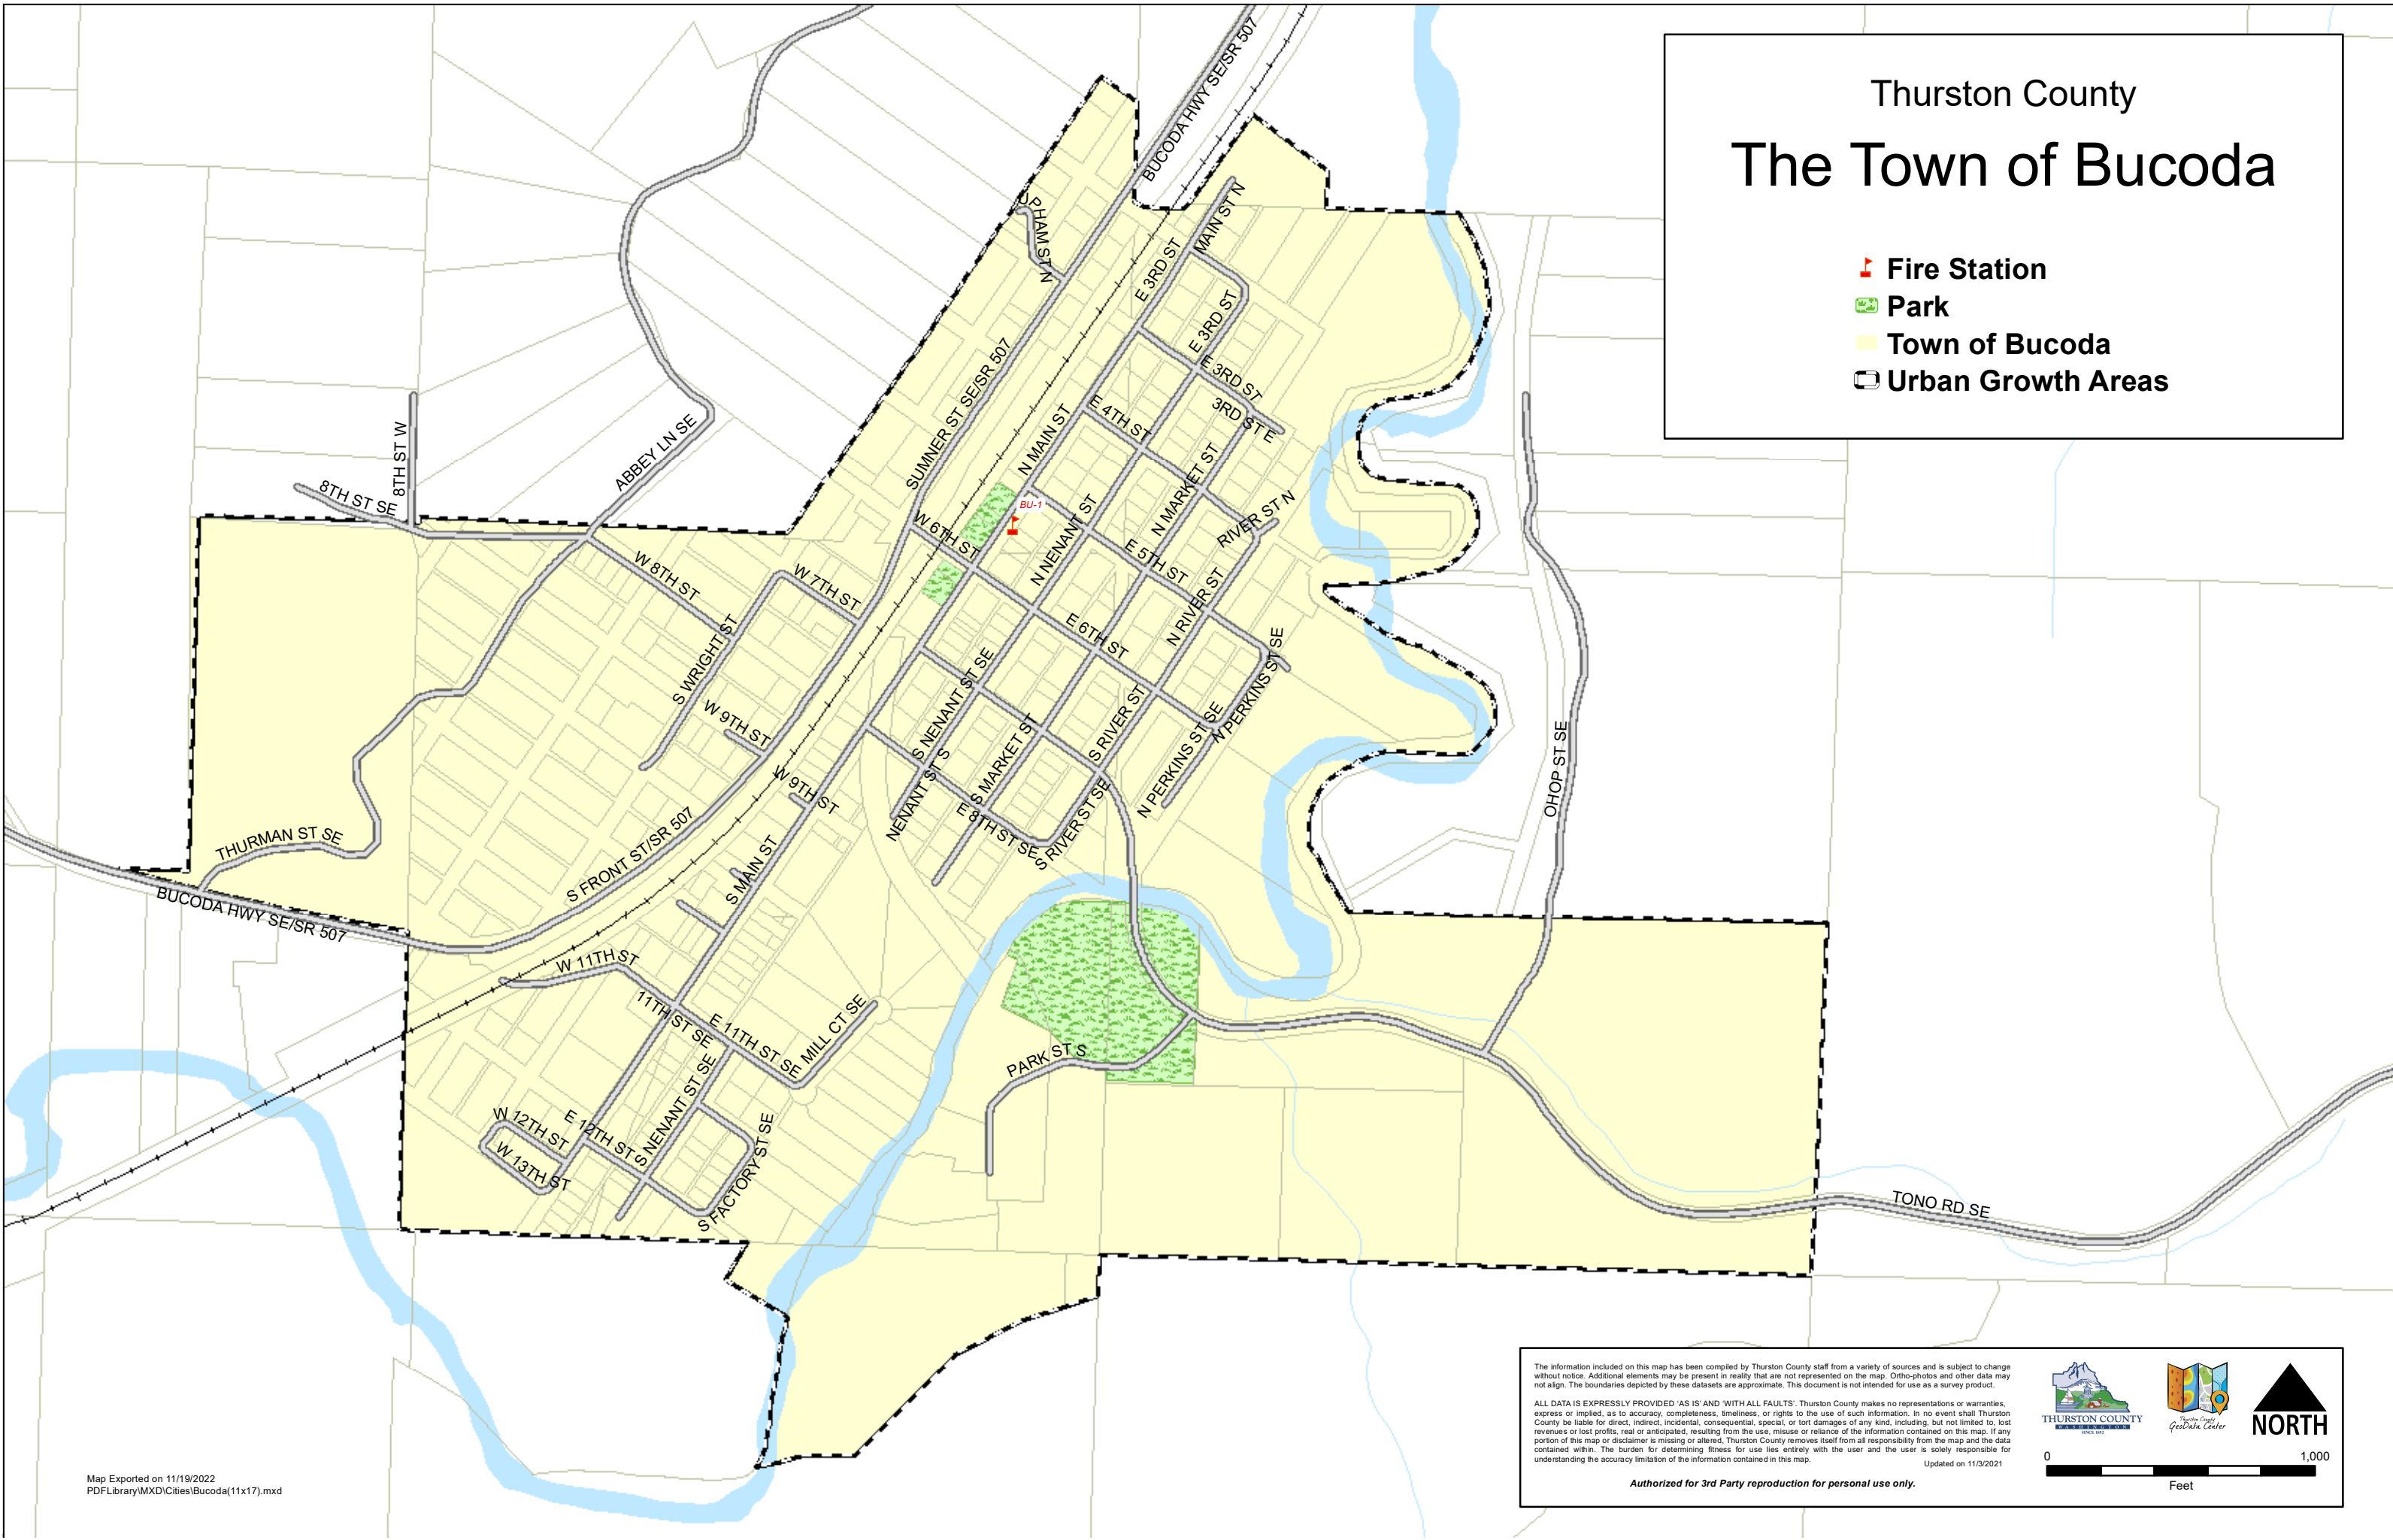

Thurston County
The Town of Bucoda

- Fire Station
- Park
- Town of Bucoda
- Urban Growth Areas

THURSTON COUNTY
The County Geodata Center

NORTH

0 1,000
Feet